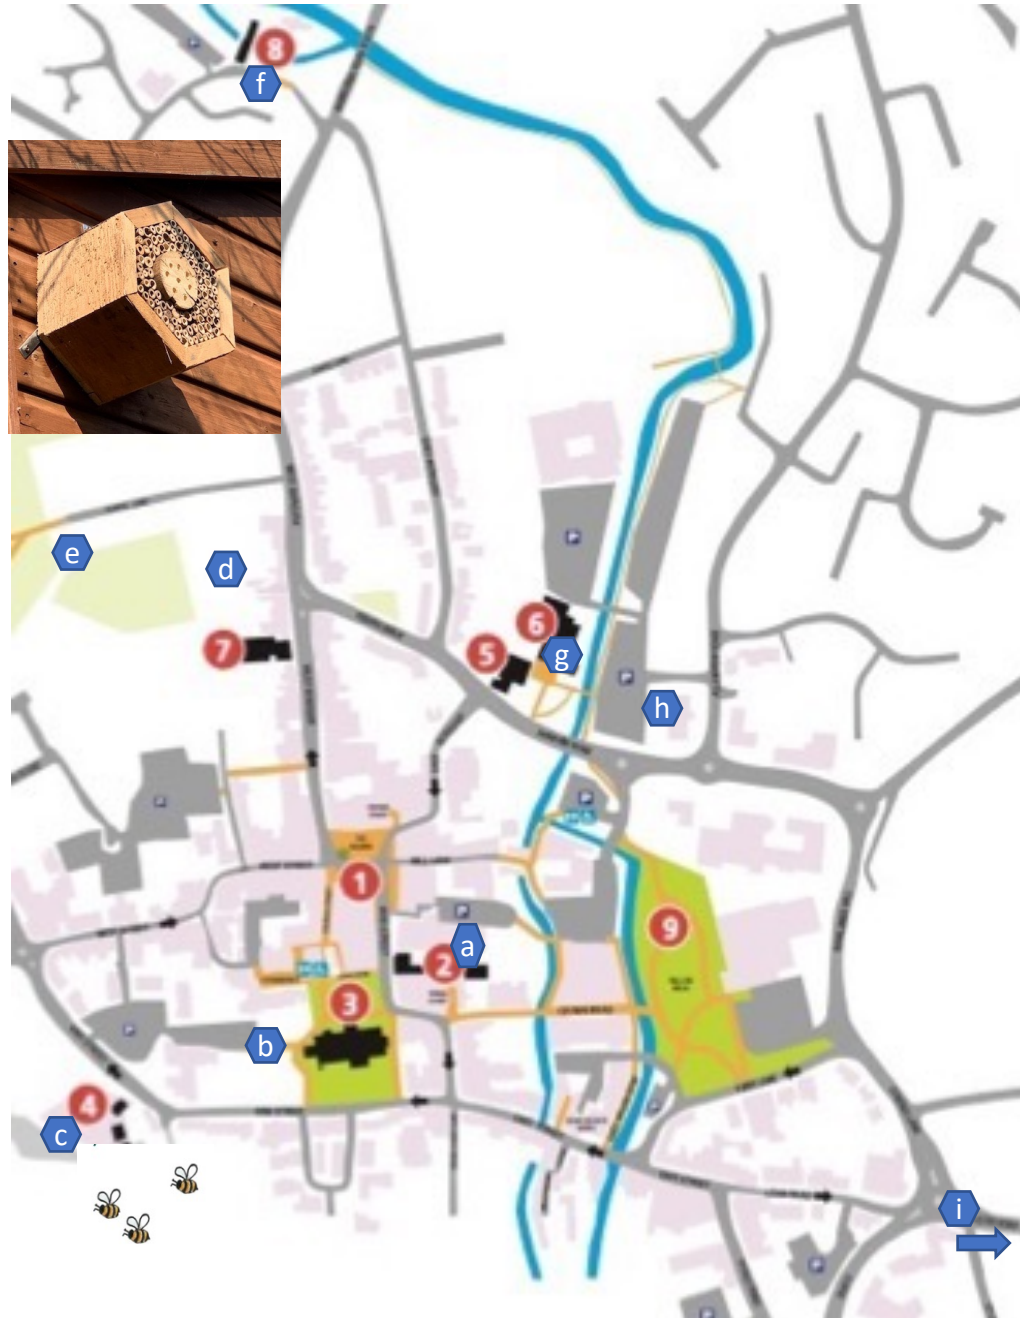

## BEE HOME TRAIL

We are working with local organisations to provide bee homes around Wimborne.

Each one (a–i) has been recorded on the Buglife B-line maps

<https://www.buglife.org.uk>

Wimborne is a very welcoming town. As you wander around our bee trail, you will always find a café close by.

- 1 The Square
- 2 Museum of East Dorset
- 3 Wimborne Minster Church and Green
- 4 Wimborne Model Town
- 5 East Dorset Heritage Trust
- 6 Allendale Centre
- 7 Tivoli Theatre
- 8 Walford Mill
- 9 Willow Walk

- a Museum of East Dorset Garden
- b Minster God's Acre
- c Model Town bee house
- d Physic Garden
- e Wimborne Community Garden
- f Walford Mill
- g Allendale Café
- h Teacher's Building Society
- i Dacombe